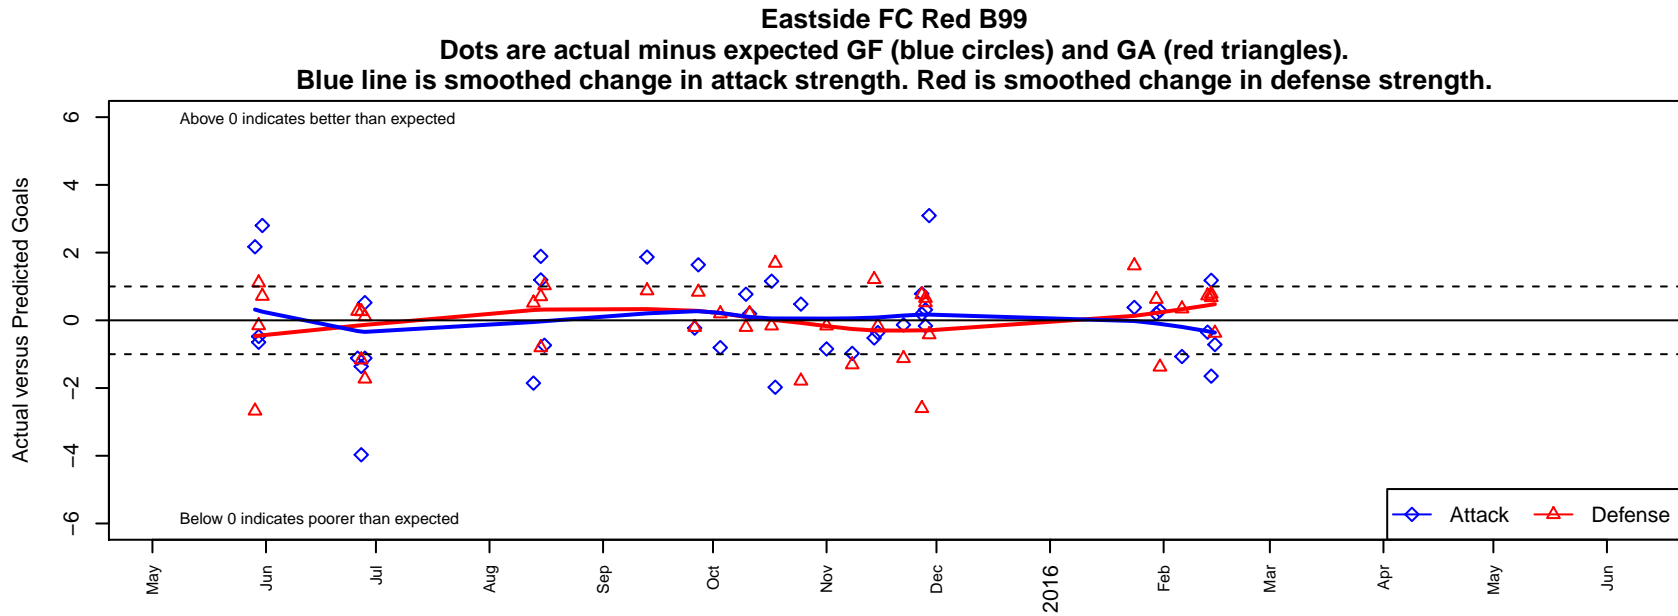

## Eastside FC Red B99

Eastside FC  
 Preston, WA  
 B99 total strength=1701  
 attack=26.42 defense=19.54  
 fall league = RCL B99 Div 2  
 notes= Kovats 2013

alt names used:  
 EASTSIDE FC EFC B99 RED (WA)  
 Eastside FC B99 Red  
 EASTSIDE FC B99 RED (WA)  
 EASTSIDE FC EFC B99 RED (WA)  
 Eastside FC B99 Red A  
 Eastside FC B99 Red A

**attack and defense variance (black dot)  
relative to other teams  
and top 10 in region**

**attack and defense rating  
relative to others at age  
and all opponents in last 13 months**

**Performance relative to 13 month average**