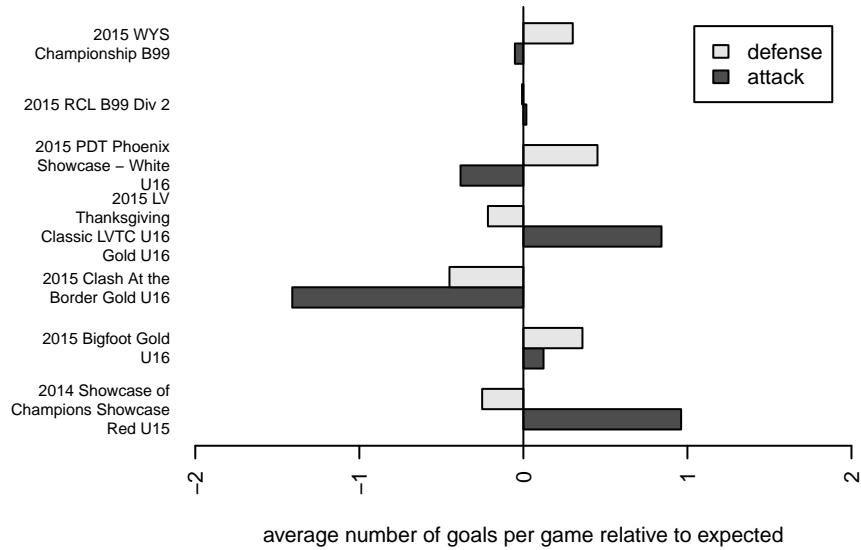

## Eastside FC Red B99

Eastside FC  
 Preston, WA  
 B99 total strength=1701  
 attack=26.42 defense=19.54  
 fall league = RCL B99 Div 2  
 notes= Kovats 2013

alt names used:  
 EASTSIDE FC EFC B99 RED (WA)  
 Eastside FC B99 Red  
 EASTSIDE FC B99 RED (WA)  
 EASTSIDE FC EFC B99 RED (WA)  
 Eastside FC B99 Red A  
 Eastside FC B99 Red A

Venues played:  
 2014 Showcase of Champions Showcase Red  
 2015 Clash At the Border Gold U16  
 2015 Bigfoot Gold U16  
 2015 RCL B99 Div 2  
 2015 LV Thanksgiving Classic LVTC U16 Gold  
 2015 WYS Championship B99  
 2015 PDT Phoenix Showcase – White U16

**attack and defense variance (black dot)  
relative to other teams  
and top 10 in region**

**attack and defense rating  
relative to others at age  
and all opponents in last 13 months**

**Performance relative to 13 month average**