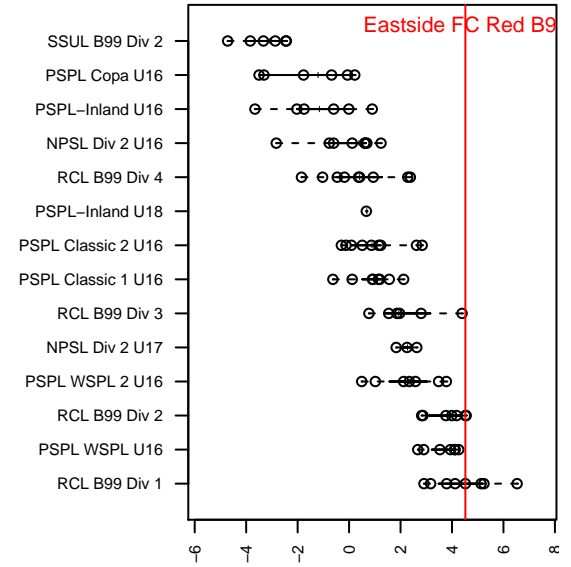

## Eastside FC Red B99

Eastside FC  
 Preston, WA  
 B99 total strength=1701  
 attack=26.42 defense=19.54  
 fall league = RCL B99 Div 2  
 notes= Kovats 2013

alt names used:  
 EASTSIDE FC EFC B99 RED (WA)  
 Eastside FC B99 Red  
 EASTSIDE FC B99 RED (WA)  
 EASTSIDE FC EFC B99 RED (WA)  
 Eastside FC B99 Red A  
 Eastside FC B99 Red A

Venues played:  
 2014 Showcase of Champions Showcase Red  
 2015 Clash At the Border Gold U16  
 2015 Bigfoot Gold U16  
 2015 RCL B99 Div 2  
 2015 LV Thanksgiving Classic LVTC U16 Gold  
 2015 WYS Championship B99  
 2015 PDT Phoenix Showcase – White U16

**attack and defense variance (black dot)  
relative to other teams  
and top 10 in region**

**attack and defense rating  
relative to others at age  
and all opponents in last 13 months**

**Performance relative to 13 month average**